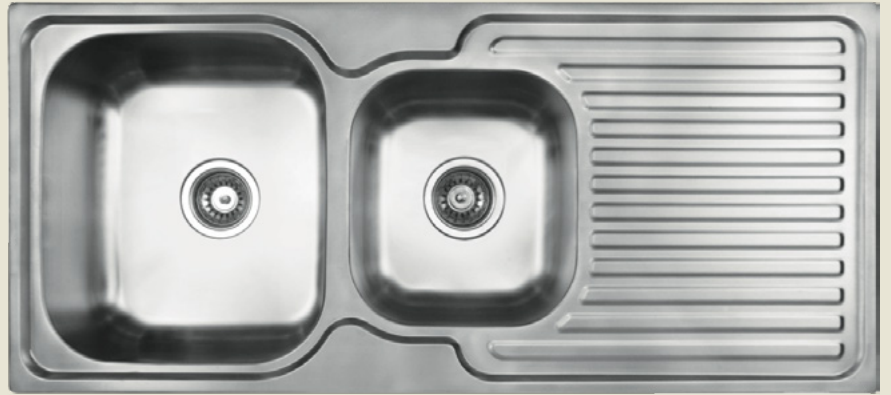

INTERNAL SELECTIONS

- 9** INTERNAL DOORS
| **Hume Flush Panel**
- 10** INTERIOR DOOR HANDLES
| **Gainsborough Tradepro Adel Lever - Satin Chrome**
- 11** WINDOW COVERINGS
| **Vibe Roller Blinds - Colour Pure**

- 1** SHOWER HEAD | Mizu Drift Single Mixx Round Rail
- 2** TOILET SUITE | Everhard Close Couple Toilet Suite
- 3** LAUNDRY TUB | Everhard 40L Laundry Tub & Cabinet
- 4** LAUNDRY TAP | Alpine Mixer - Chrome
- 5** CHROME TAPWARE AND ACCESSORIES | Mixx Shea - Chrome
- 6** VANITY | KDK Wall Hung Vanity

CLASSIC

Kitchen

1 CANOPY RANGEHOOD | Fisher & Paykel 60cm Wall Chimney

2 SINK | Abey Entry 1¼ Bowl With Drainer

3 COOKTOP | Fisher & Paykel 60cm Electric

4 OVEN | Fisher & Paykel 60cm Electric

5 TAP | Mixx Shea Mixer Chrome