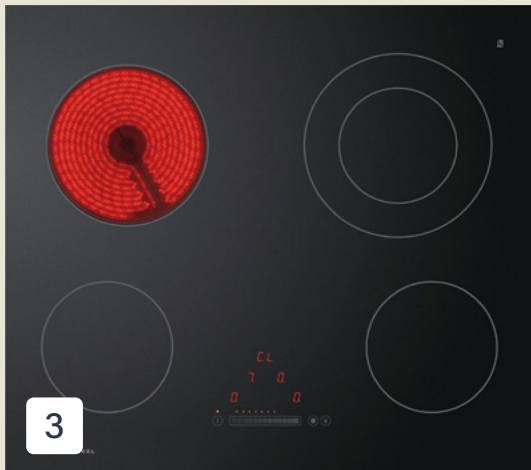

1 CANOPY RANGEHOOD | Fisher & Paykel 60cm Wall Chimney

2 SINK | Abey Entry 1½ Bowl With Drainer

3 COOKTOP | Fisher & Paykel 60cm Electric

4 OVEN | Fisher & Paykel 60cm Electric

5 TAP | Mixx Shea Mixer Chrome

6 FLOORING | Clix Plus Silk Oak

7 BENCHTOP & WATERFALL EDGE | Caesarstone Ocean Foam (Silica Free)

8 OVERHEAD CABINETRY | Polytec Blossom White Matt

9 UNDERBENCH CABINETRY | Polytec Oyster Grey Matt

10 SPLASHBACK TILE | White Matt 100x300