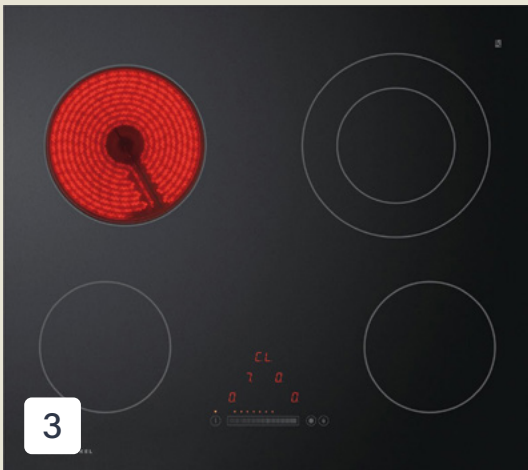

CLASSIC

Kitchen

1 CANOPY RANGEHOOD | Fisher & Paykel 60cm Wall Chimney

2 SINK | Abey Entry 1¼ Bowl With Drainer

3 COOKTOP | Fisher & Paykel 60cm Electric

4 OVEN | Fisher & Paykel 60cm Electric

5 TAP | Mixx Shea Mixer Chrome

6 FLOORING | Clix Plus Winchester Oak

7 BENCHTOP & WATERFALL EDGE | Caesarstone Osprey (Silica Free)

8 OVERHEAD CABINetry | Polytec Classic White Matt

9 UNDERBENCH CABINetry | Polytec Classic White Matt

10 SPLASHBACK TILE | White Matt 100x300