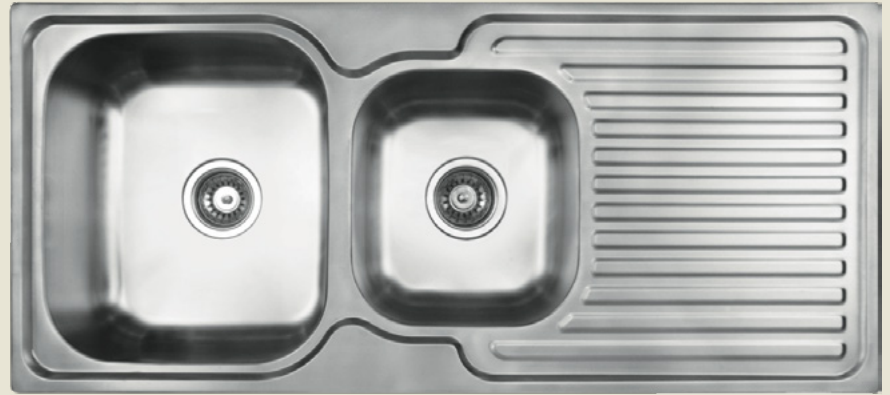

CONTEMPO

Kitchen

1 CANOPY RANGEHOOD | Fisher & Paykel 60cm Wall Chimney

2 SINK | Abey Entry 1¼ Bowl With Drainer

3 COOKTOP | Fisher & Paykel 60cm Electric

4 OVEN | Fisher & Paykel 60cm Electric

5 TAP | Mixx Shea Mixer Chrome

6 FLOORING | Clix Plus Lightning Natural Oak

7 BENCHTOP & WATERFALL EDGE | Caesarstone Snow (Silica Free)

8 OVERHEAD CABINETRY | Polytec Natural Oak Matt

9 UNDERBENCH CABINETRY | Polytec Cinder Matt

10 SPLASHBACK TILE | White Matt 100x300